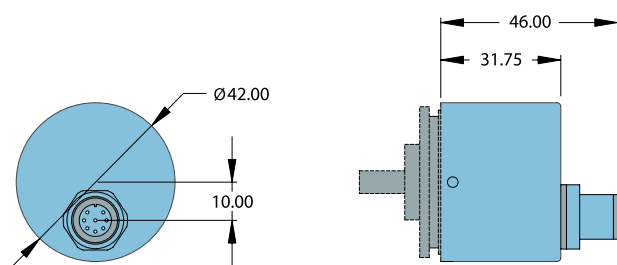

755 Cover & M12 EuroFast Connector