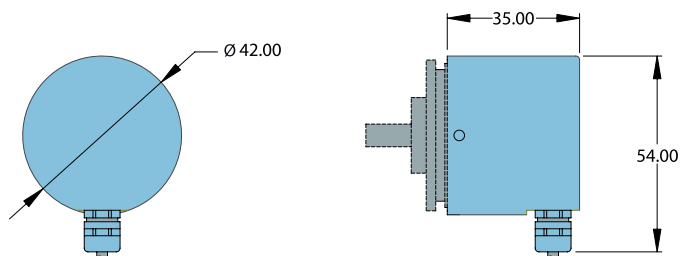

755 Cover & 5 Pin Binder Connector

5E05

755 Cover & 6 Pin MS Connector

5E06

755 Cover & M12 EuroFast Connector

5E08

755 Cover & M10 Gland + 2M Cable

5SG2

755 MHH Flange (M-1)

755 Parvex Flange (M-9)

755 Square Flange (M-A)

755 Special Covers & Connector Types

| Connector Code | Description |
|----------------|----------------------|
| 5E05 | 5 Pin DIN (Binder) |
| 5E06 | 6 Pin MS (Crown) |
| 5E08 | 8 Pin M12 (EuroFast) |
| 5SG2 | M10 Gland & 2M Cable |