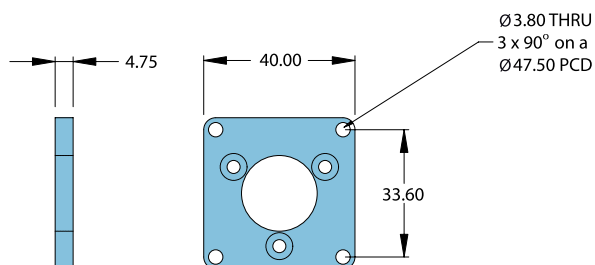

755 Cover & 5 Pin Binder Connector

5E05

755 Cover & 6 Pin MS Connector

5E06

755 Cover & M12 EuroFast Connector

5E08

755 Cover & M10 Gland + 2M Cable

5SG2

755 MHH Flange (M-1)

755 Parvex Flange (M-9)

755 Square Flange (M-A)

755 Special Covers & Connector Types

| Connector Code | Description |
|----------------|----------------------|
| 5E05 | 5 Pin DIN (Binder) |
| 5E06 | 6 Pin MS (Crown) |
| 5E08 | 8 Pin M12 (EuroFast) |
| 5SG2 | M10 Gland & 2M Cable |