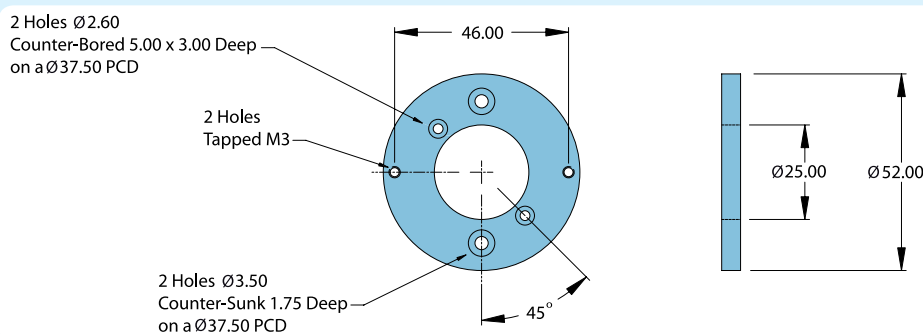

755 Cover & 5 Pin Binder Connector

5E05

755 Cover & 6 Pin MS Connector

5E06

755 Cover & M12 EuroFast Connector

5E08

755 Cover & M10 Gland + 2M Cable

5SG2

755 MHH Flange (M-1)

755 Parvex Flange (M-9)

755 Square Flange (M-A)

755 Special Covers & Connector Types

| Connector Code | Description |
|----------------|----------------------|
| 5E05 | 5 Pin DIN (Binder) |
| 5E06 | 6 Pin MS (Crown) |
| 5E08 | 8 Pin M12 (EuroFast) |
| 5SG2 | M10 Gland & 2M Cable |