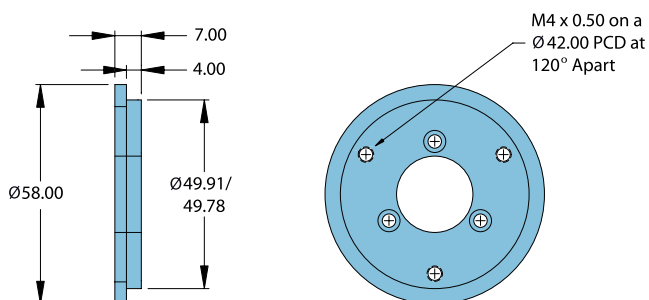

755 Cover & 5 Pin Binder Connector

5E05

755 Cover & 6 Pin MS Connector

5E06

755 Cover & M12 EuroFast Connector

5E08

755 Cover & M10 Gland + 2M Cable

5SG2

755 MHH Flange (M-1)

755 Parvex Flange (M-9)

755 Square Flange (M-A)

755 Special Covers & Connector Types

| Connector Code | Description |
|----------------|----------------------|
| 5E05 | 5 Pin DIN (Binder) |
| 5E06 | 6 Pin MS (Crown) |
| 5E08 | 8 Pin M12 (EuroFast) |
| 5SG2 | M10 Gland & 2M Cable |