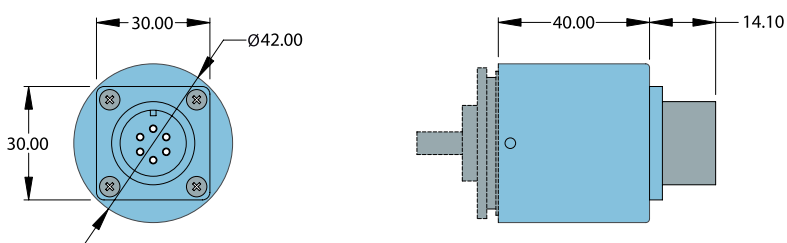

755 Cover & 5 Pin Binder Connector

5E05

755 Cover & 6 Pin MS Connector

5E06

755 Cover & M12 EuroFast Connector

5E08

755 Cover & M10 Gland + 2M Cable

5SG2

755 MHH Flange (M-1)

755 Parvex Flange (M-9)

755 Square Flange (M-A)

755 Special Covers & Connector Types

| Connector Code | Description |
|----------------|----------------------|
| 5E05 | 5 Pin DIN (Binder) |
| 5E06 | 6 Pin MS (Crown) |
| 5E08 | 8 Pin M12 (EuroFast) |
| 5SG2 | M10 Gland & 2M Cable |