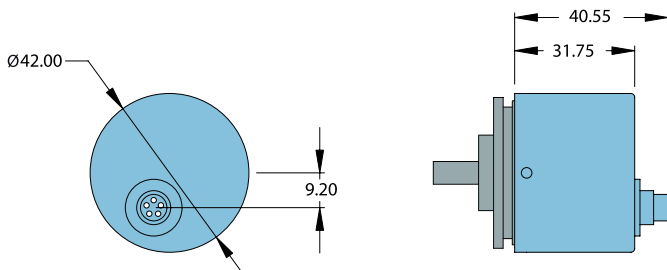

755 Cover & 5 Pin Binder Connector